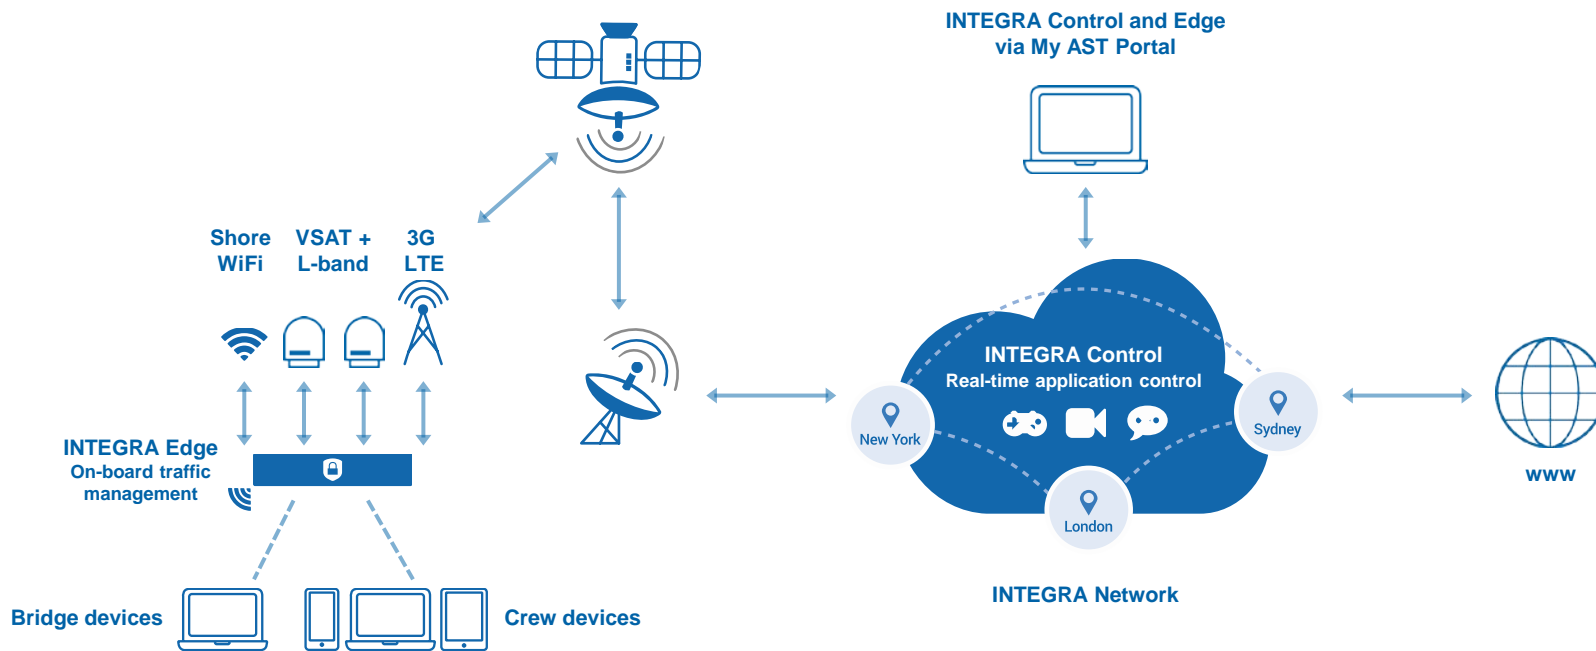

Sign up to INTEGRA Control
to manage what you see

INTEGRA Control in the network

INTEGRA Edge

Easiest on-board traffic management.

Purposely designed hardware.

Manages all vessel communications.

INTEGRA Edge

**SEE
MORE**

- Instantly view all connectivity options
- One simple dashboard
- See users and devices connected
- See all on-board networks more easily

INTEGRA Edge

**CONTROL
MORE**

- Switch easily between connectivity options
- Firewall, web and content filtering
- Anti-virus controls
- Manage crew internet access efficiently

INTEGRA Edge

**SAVE
MORE**

- Manage data far more easily
- Instantly switch to most cost-efficient connection
- Block unwanted devices and traffic

INTEGRA Edge in the network

INTEGRA Network

- Carrier-grade lines from satellite gateways
- Global IPVPN
- 99.999% availability
- Optimised routing
- World class data centres
- 3 POPs
- Redundant links

Optimised routing

Selects best possible path based on latency, packet loss, route stability and congestion

My AST Portal

- Manage INTEGRA CONTROL and EDGE
- Easy to use
- Provisioning, billing, reporting and support
- Use on laptop, tablet or smartphone