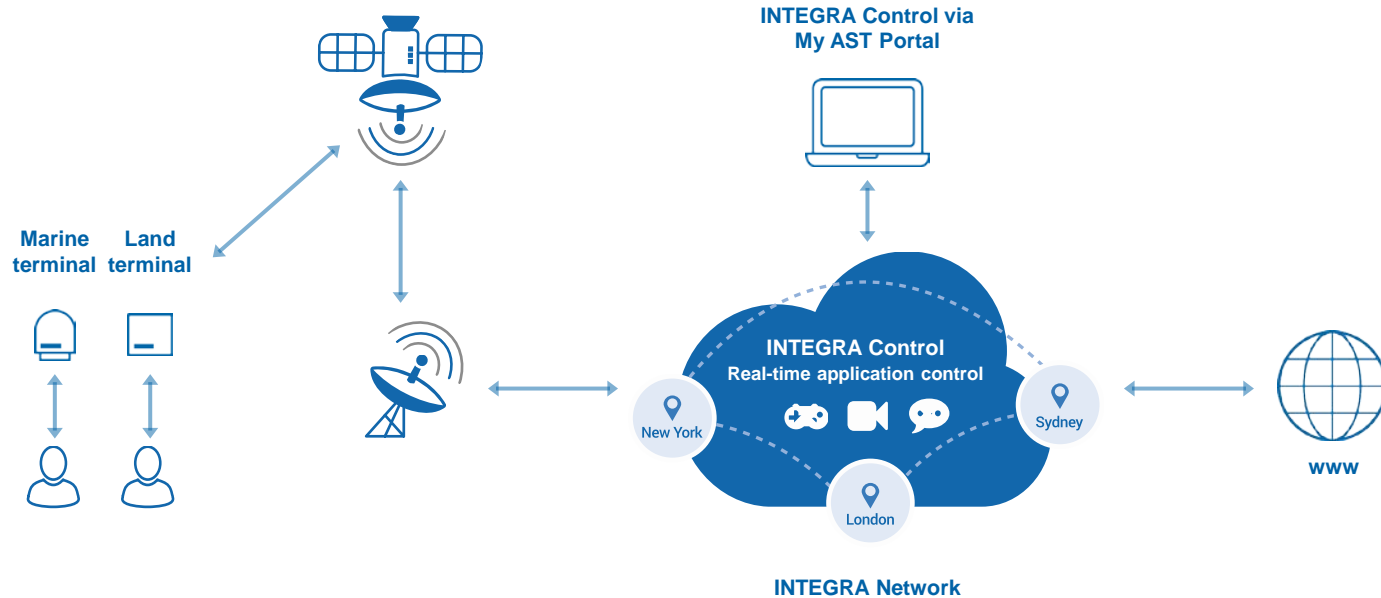

- Precise, real-time visibility of IP traffic
- Identify individual applications
- Even encrypted ones that bypass standard firewalls

INTEGRA Control

**CONTROL
MORE**

- Real-time control of applications
- Set traffic limits or block completely
- Shape bandwidth for more consistent performance

INTEGRA Control

**SAVE
MORE**

- Real-time alerts based on IP packets
- As traffic flows not at data session end
- Block unwanted traffic
- Save money and use bandwidth more efficiently

INTEGRA See

FREE real-time traffic report
on all AST services

Sign up to INTEGRA Control
to manage what you see

INTEGRA Control in the network

INTEGRA Edge

Easiest on-board traffic management.

Purposely designed hardware.

Manages all vessel communications.

INTEGRA Edge

**SEE
MORE**

- Instantly view all connectivity options
- One simple dashboard
- See users and devices connected
- See all on-board networks more easily

INTEGRA Edge

**CONTROL
MORE**

- Switch easily between connectivity options
- Firewall, web and content filtering
- Anti-virus controls
- Manage crew internet access efficiently