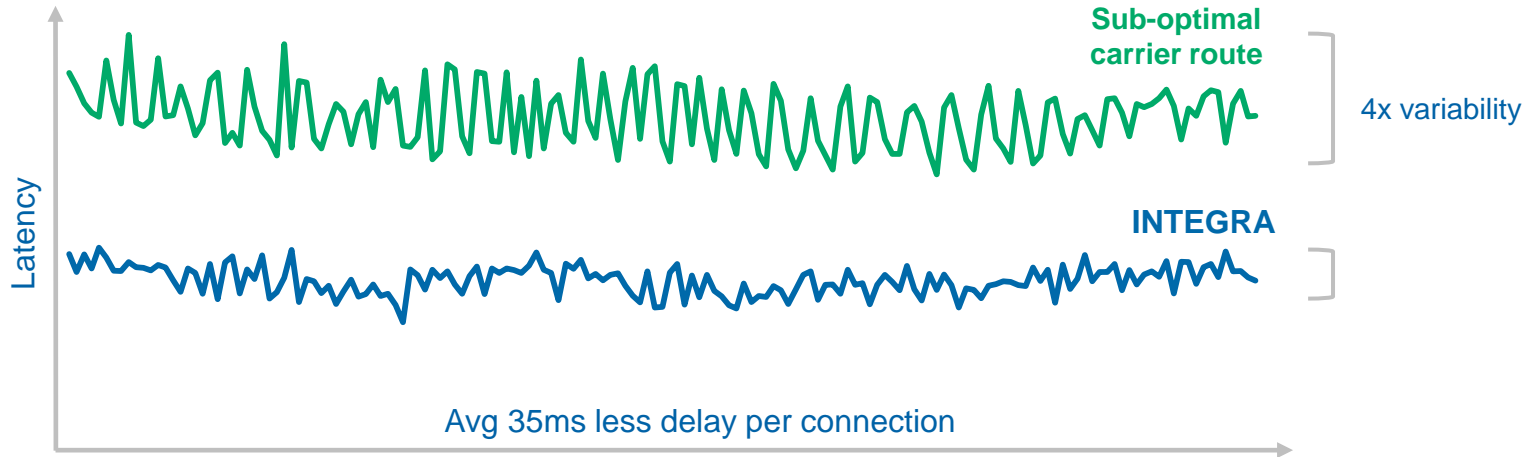

**SEE
MORE**

- Instantly view all connectivity options
- One simple dashboard
- See users and devices connected
- See all on-board networks more easily

INTEGRA Edge

**CONTROL
MORE**

- Switch easily between connectivity options
- Firewall, web and content filtering
- Anti-virus controls
- Manage crew internet access efficiently

INTEGRA Edge

**SAVE
MORE**

- Manage data far more easily
- Instantly switch to most cost-efficient connection
- Block unwanted devices and traffic

INTEGRA Edge in the network

INTEGRA Network

- Carrier-grade lines from satellite gateways
- Global IPVPN
- 99.999% availability
- Optimised routing
- World class data centres
- 3 POPs
- Redundant links

Optimised routing

Selects best possible path based on latency, packet loss, route stability and congestion

My AST Portal

- Manage INTEGRA CONTROL and EDGE
- Easy to use
- Provisioning, billing, reporting and support
- Use on laptop, tablet or smartphone