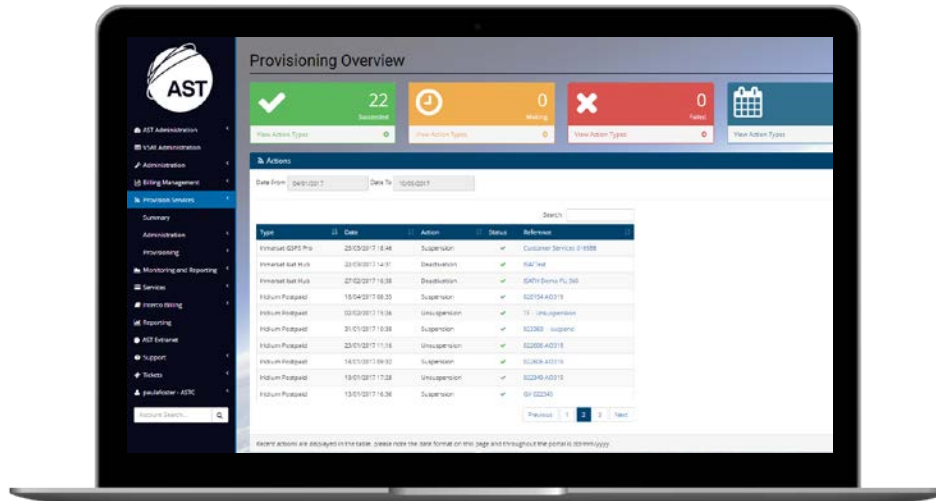

**SEE
MORE**

- Instantly view all connectivity options
- One simple dashboard
- See users and devices connected
- See all on-board networks more easily

INTEGRA Edge

**CONTROL
MORE**

- Switch easily between connectivity options
- Firewall, web and content filtering
- Anti-virus controls
- Manage crew internet access efficiently

INTEGRA Edge

**SAVE
MORE**

- Manage data far more easily
- Instantly switch to most cost-efficient connection
- Block unwanted devices and traffic

INTEGRA Edge in the network

INTEGRA Network

- Carrier-grade lines from satellite gateways
- Global IPVPN
- 99.999% availability
- Optimised routing
- World class data centres
- 3 POPs
- Redundant links

Satellite network connectivity

VSAT services

Supports connectivity to any satellite IP network
and communications equipment

Multi-layered cybersecurity

- Controls traffic and abnormal connections
- Default block on software updates
- Controls content
- Anti-virus, anti-malware
- Near “zero-day” protection against known and emerging threats

Optimised routing

Selects best possible path based on latency, packet loss, route stability and congestion

My AST Portal

- Manage INTEGRA CONTROL and EDGE
- Easy to use
- Provisioning, billing, reporting and support
- Use on laptop, tablet or smartphone