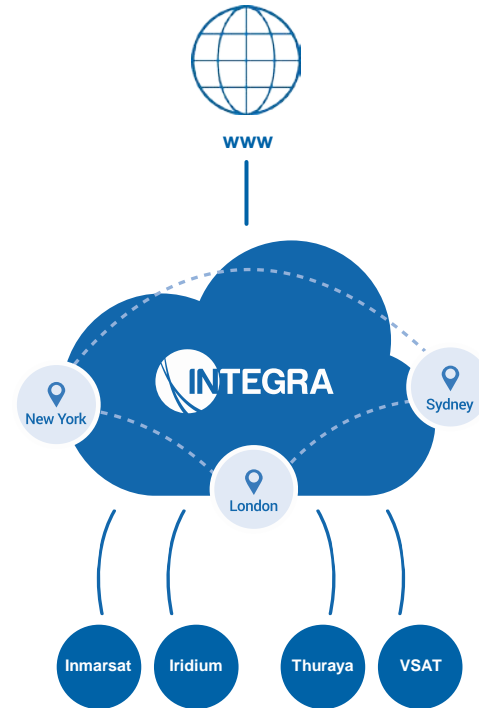

Sign up to INTEGRA Control
to manage what you see

INTEGRA Control in the network

INTEGRA Edge

Easiest on-board traffic management.

Purposely designed hardware.

Manages all vessel communications.

INTEGRA Edge

**SEE
MORE**

- Instantly view all connectivity options
- One simple dashboard
- See users and devices connected
- See all on-board networks more easily

INTEGRA Edge

**CONTROL
MORE**

- Switch easily between connectivity options
- Firewall, web and content filtering
- Anti-virus controls
- Manage crew internet access efficiently

INTEGRA Edge

**SAVE
MORE**

- Manage data far more easily
- Instantly switch to most cost-efficient connection
- Block unwanted devices and traffic

INTEGRA Edge in the network

INTEGRA Network

- Carrier-grade lines from satellite gateways
- Global IPVPN
- 99.999% availability
- Optimised routing
- World class data centres
- 3 POPs
- Redundant links