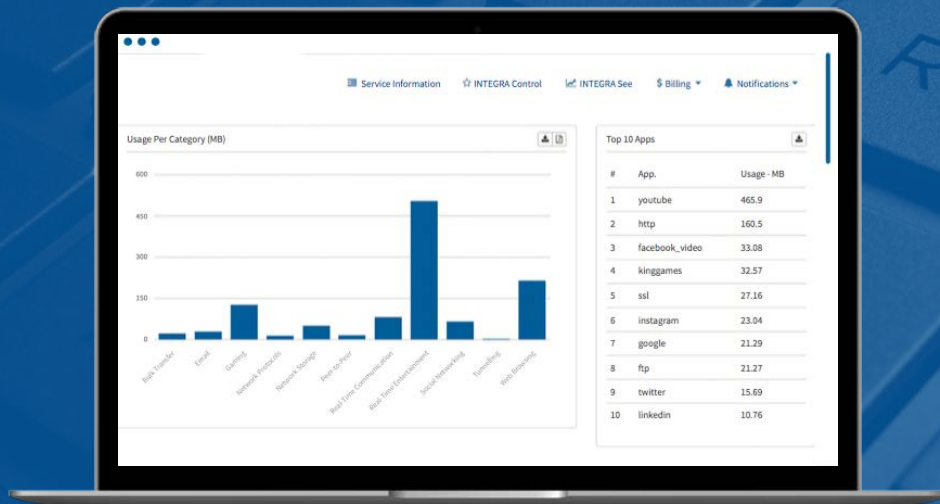

- Precise, real-time visibility of IP traffic
- Identify individual applications
- Even encrypted ones that bypass standard firewalls

INTEGRA Control

**CONTROL
MORE**

- Real-time control of applications
- Set traffic limits or block completely
- Shape bandwidth for more consistent performance

INTEGRA Control

**SAVE
MORE**

- Real-time alerts based on IP packets
- As traffic flows not at data session end
- Block unwanted traffic
- Save money and use bandwidth more efficiently

INTEGRA See

FREE real-time traffic report
on all AST services

Sign up to INTEGRA Control
to manage what you see

INTEGRA Control in the network

INTEGRA Edge

Easiest on-board traffic management.

Purposely designed hardware.

Manages all vessel communications.

INTEGRA Edge