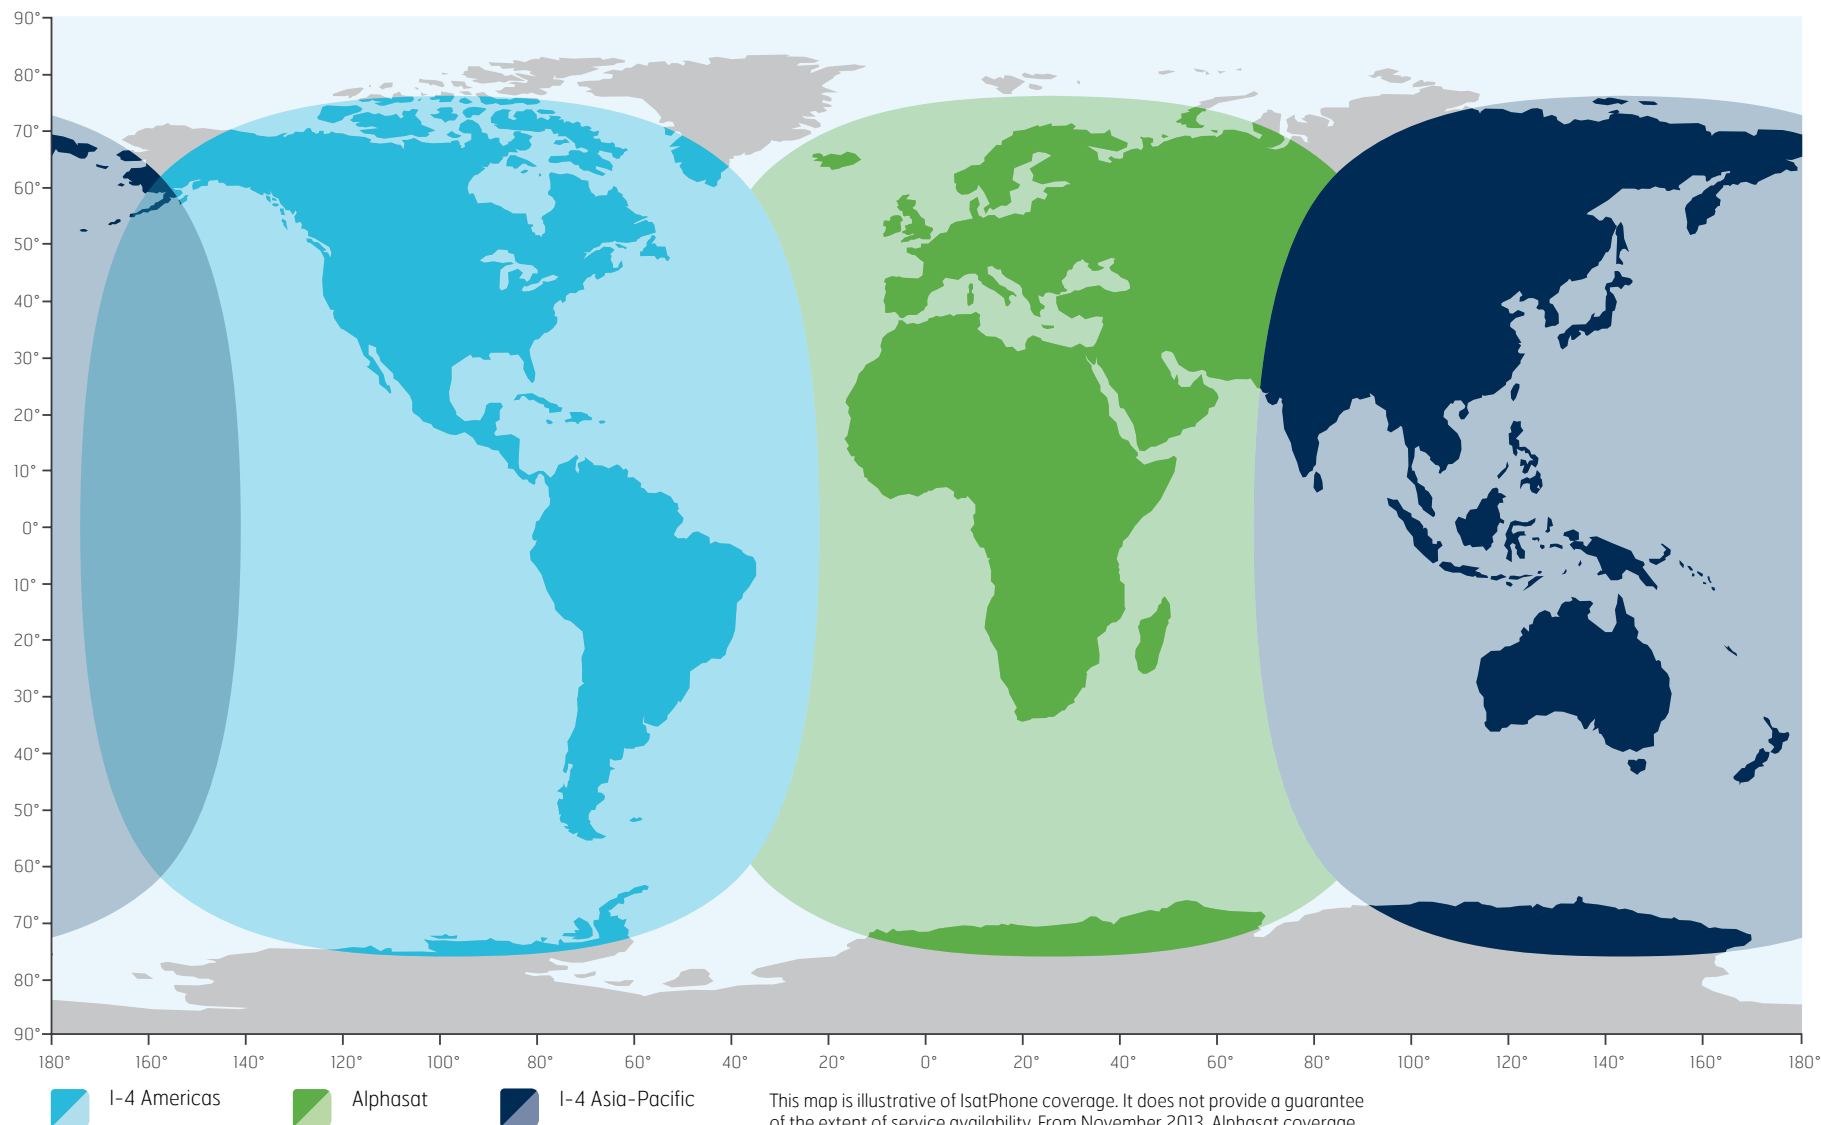

# IsatPhone coverage

This map is illustrative of IsatPhone coverage. It does not provide a guarantee of the extent of service availability. From November 2013, Alphasat coverage prioritises the region north of 44°S, and service may degrade south of this latitude. IsatPhone coverage March 2014.